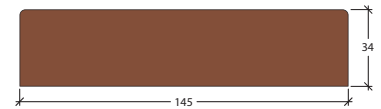

Art. Nr. 1171

Boardwalk
Kebony Character 34 x 145 mm