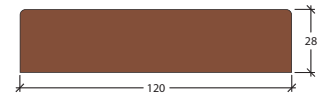

Terrassendiele
Kebony Character 28 x 120 mm